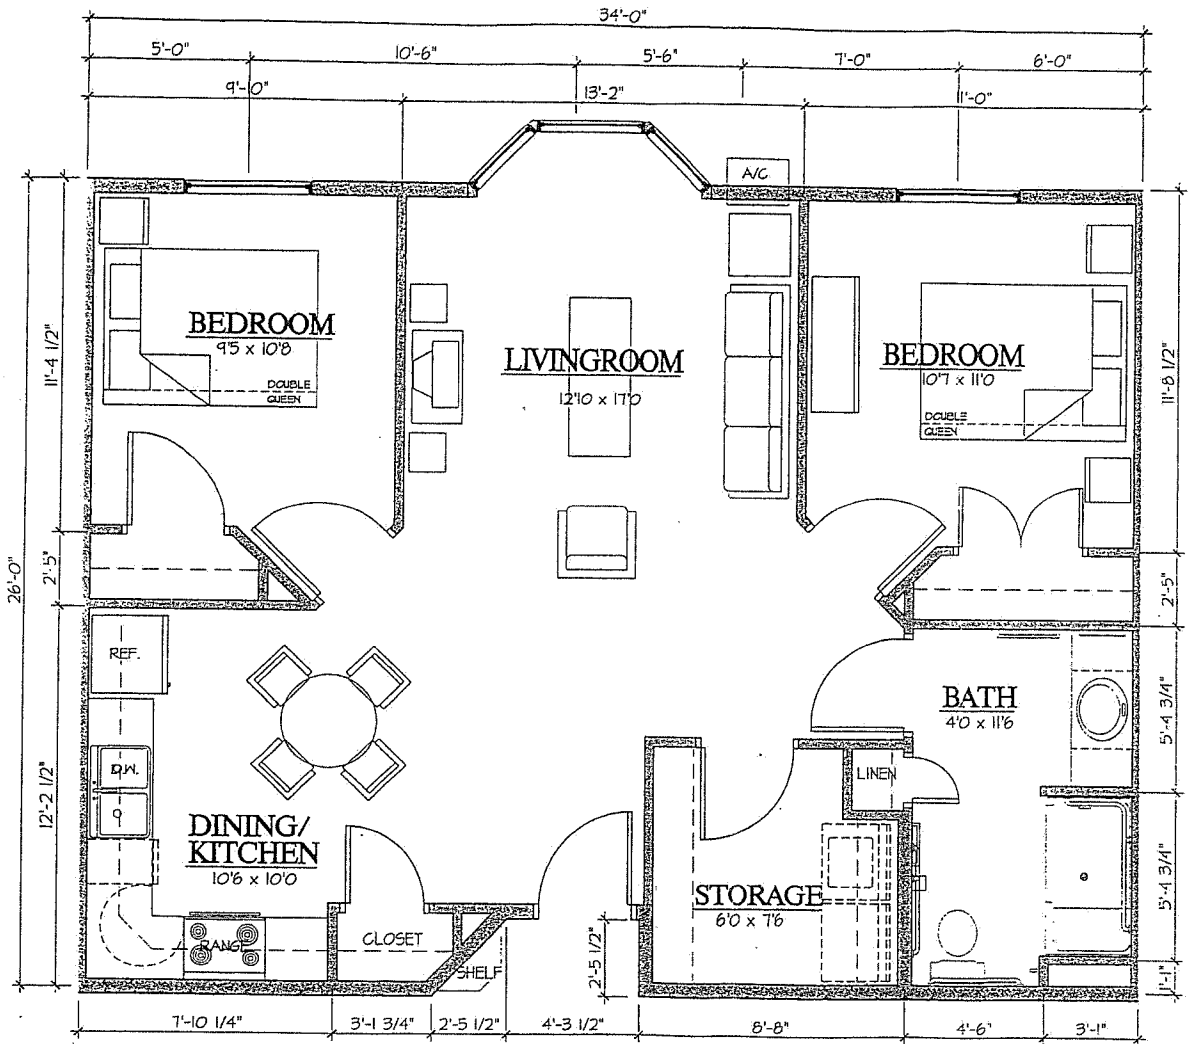

1 ONE BEDROOM UNIT (733 SQ. FT.) "A"  
SCALE: 1/4"=1'-0"

SUNRISE COURT  
ONE BEDROOM

SUNRISE COURT  
TWO BEDROOM

1 TWO BEDROOM UNIT (890 SQ. FT.) "B"  
SCALE: 1/4"=1'-0"